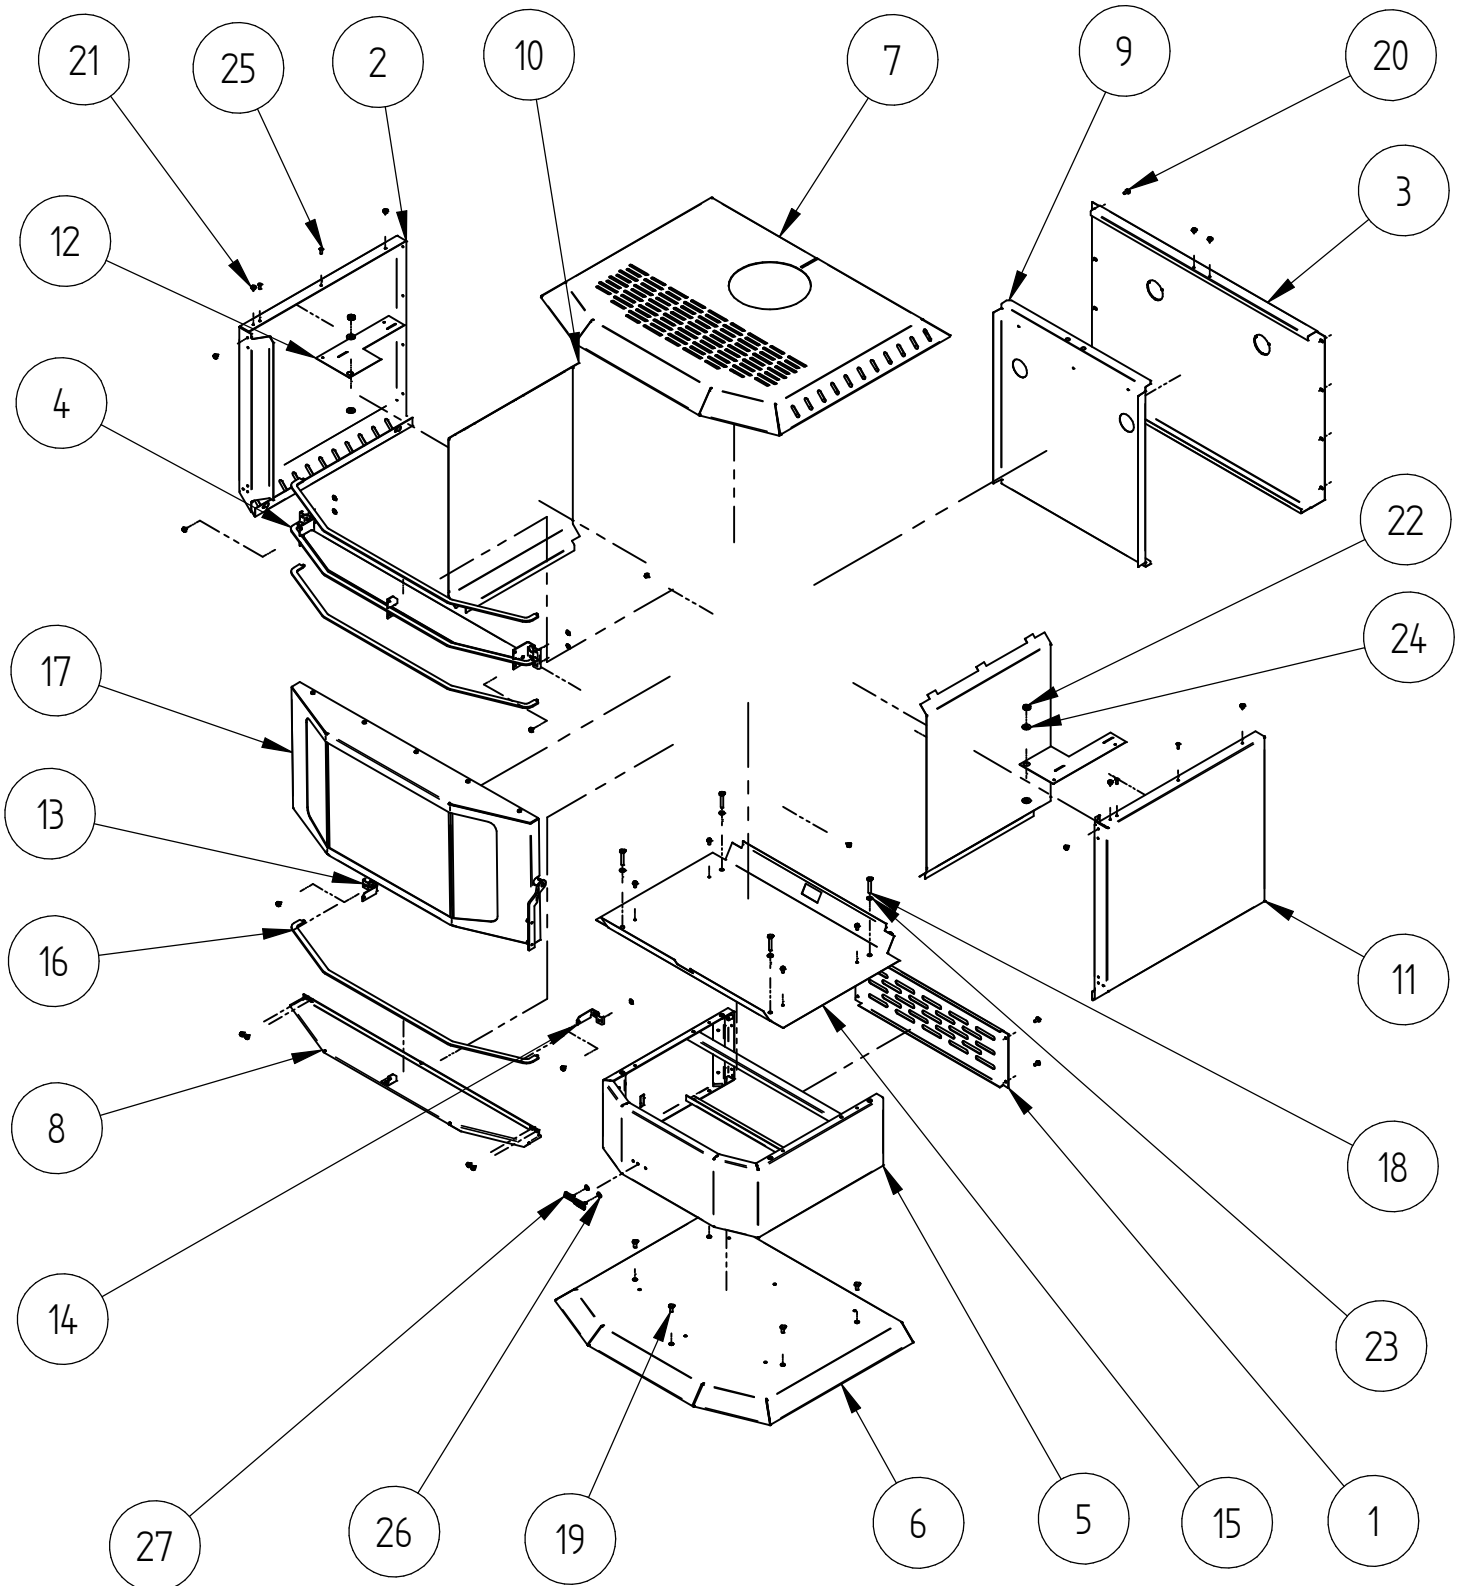

PANELS, DOOR AND PEDESTAL (2013 Onwards)

When ordering PLEASE QUOTE PART ID, MODEL Number & DESCRIPTIONS, NOT ITEM Number
determining left hand side from viewing position

PANELS, DOOR AND PEDESTAL (2013 Onwards)				
Item	Part ID	Model(s)	Description	Qty
		995960		
1	995222	P03	PANEL – PEDESTAL BACK, GRANDVIEW	1
2	995512	V03	PANEL – SIDE, LH GRANDVIEW	1
3	995513	P03	PANEL – REAR, GRANDVIEW	1
4	995514	V03	GRILLE ASSY–GRANDVIEW CHAR VHT	1
5	995223	P03	F12000, PEDESTAL WELDED	1
6	995225	P03	F12000 BASE WELDED	1
7	995521	V03	PANEL – TOP GRANDVIEW	1
8	995525	V03	PANEL ASS'Y FRONT, GRANDVIEW	1
9	995528	-	HEATSHIELD–BACK GRANDVIEW	1
10	995529	-	HEATSHIELD–SIDE GRANDVIEW	2
11	995533	V03	PANEL – SIDE, RH GRANDVIEW	1
12	995536	-	BRACE – TOP, SIDE PANEL	2
13	995537	V03	BRACKET MOUNT GRILL BAR LH	1
14	995538	V03	BRACKET MOUNT GRILL BAR RH	1
15	995540	-	HEATSHIELD – BOT, GRANDVIEW	1
16*	995629	V04	BLADE–GRILLE,GRANDVW TITANIUM VHT	3
17	995763	-	DOOR ASSY COMPL,3- GLASS (See door page)	1
18	521060	-	SCREW; M6X35 HEX ZP	4
19	521075	-	SCREW; M6X12 HEX ZP	5
20	521620	-	SCREW; S/T 10GX3/8" HEX FLANGE SLOT BLK	16
21	521635	-	SCREW; S/T 10GX3/8" HEX FLANGE BLK	20
22	522118	-	NUT; HEX STD M8 ZP	2
23	523031	-	WASHER; FLAT M6 ZP	4
24	523034	-	WASHER; FLAT M8X19X1.6 ZP	4
25	524006	-	RIVET; 73 AS 5-5	4
26	526001	-	CLIP; STARLOCK 4 DIA SLP04	8
27	587835	-	BADGE MASPORT HEATING	1

When ordering PLEASE QUOTE PART ID, MODEL Number & DESCRIPTIONS, NOT ITEM Number
determining left hand side from viewing position