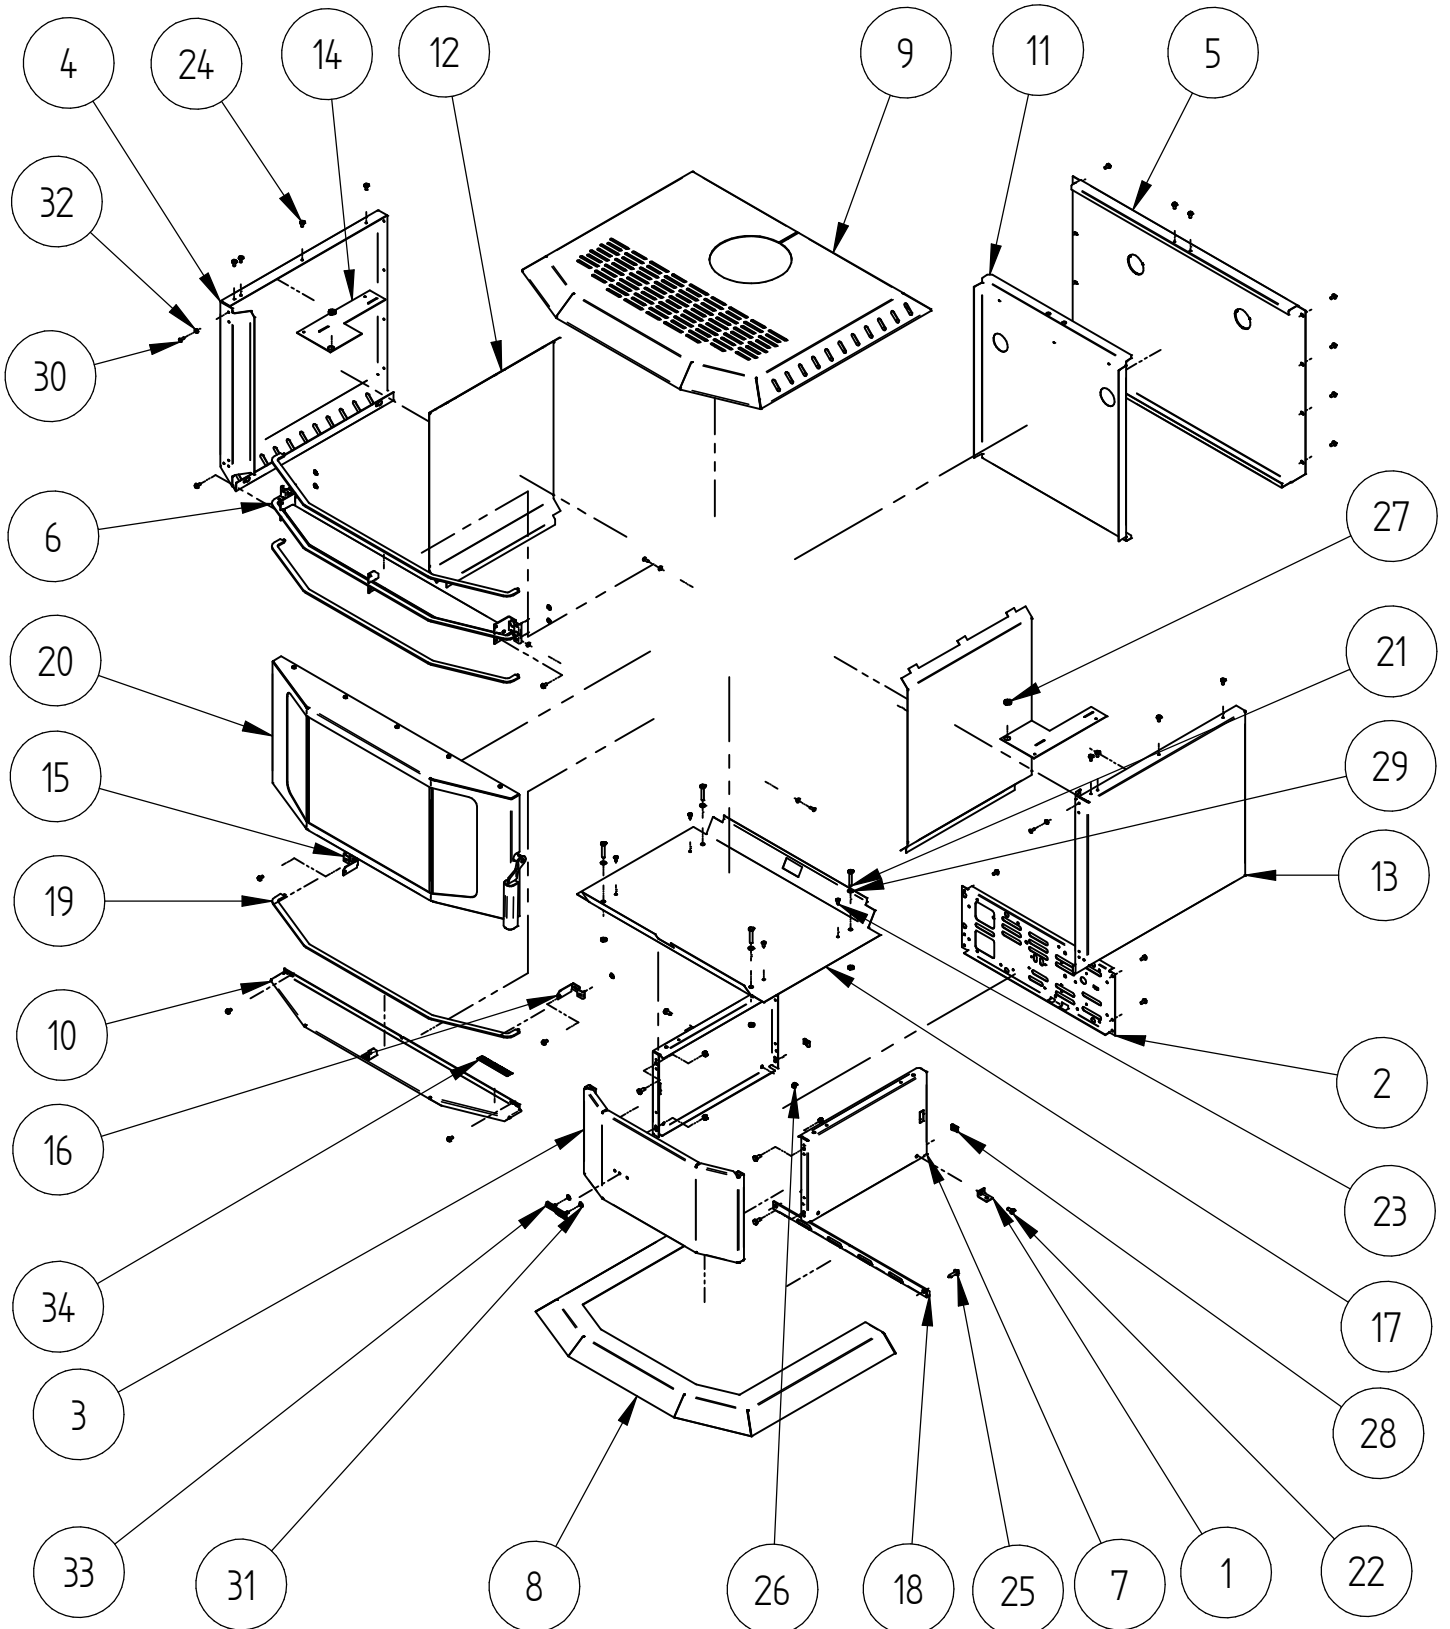

PANELS, DOOR AND PEDESTAL (Pre-2013)

When ordering PLEASE QUOTE PART ID, MODEL Number & DESCRIPTIONS, NOT ITEM Number
determining left hand side from viewing position

PANELS, DOOR AND PEDESTAL (Pre-2013)					
Item	Part ID	Model(s)		Description	Qty
		995981	995983		
1	986413	-	-	BRACKET - SEISMIC RESTRAINT	2
2	991149	P03	P03	PANEL - PEDESTAL BACK, FAN BLT	1
3	995217	P03	P03	PANEL PED, FRONT PANORAMA	1
4	995512	V03	V03	PANEL - SIDE, LH GRANDVIEW	1
5	995513	P03	P03	PANEL - REAR, GRANDVIEW	1
6	995514	V03	V03	GRILLE ASSY-GRANDVIEW CHAR VHT	1
7	995518	P03	P03	PANEL - PEDESTAL SIDE, GRANDVIEW	2
8	995520	P03	P03	PANEL- FOOT F10000R	1
9	995521	V03	V03	PANEL-TOP,GRANDVIEW	1
10	995525	V03	V03	PANEL ASS'Y FRONT, GRANDVIEW	1
11	995528	-	-	HEATSHIELD-BACK GRANDVIEW	1
12	995529	-	-	HEATSHIELD-SIDE GRANDVIEW	2
13	995533	V03	V03	PANEL - SIDE, RH GRANDVIEW	1
14	995536	-	-	BRACE - TOP, SIDE PANEL	2
15	995537	V03	V03	BRACKET MOUNT GRILL BAR LH	1
16	995538	V03	V03	BRACKET MOUNT GRILL BAR RH	1
17	995540	-	-	HEATSHIELD - BOT, GRANDVIEW	1
18	995612	P02	P02	BRACKET - SE IS RESTRAINT GVIEW	1
19	995629	V04	V04	BLADE-GRILLE,GRANDVw TITANIUM VHT	3
20	995763	-	-	DOOR ASSY COMPL,3- GLASS (See door page)	1
21	521060	-	-	SCREW; M6X35 HEX ZP	4
22	521075	-	-	SCREW; M6X12 HEX ZP	6
23	521605	-	-	SCREW; S/T 10GX1/2" PAN POZI ZP	4
24	521620	-	-	SCREW; S/T 10GX3/8" HEX FLANGE SLOT BLK	28
25	521637	-	-	SCREW; S/T 12GX25 TIMBERTITE	2
26	522117	-	-	NUT; HEX STD M6 ZP	10
27	522118	-	-	NUT; HEX STD M8 ZP	2
28	522402	-	-	NUT; SPIRE SNU0537	2
29	523031	-	-	WASHER; FLAT M6 ZP	4
30	524006	-	-	RIVET; 73 AS 5-5	6
31	526001	-	-	CLIP; STARLOCK 4 DIA SLP04	8
32	586149	-	-	SPACER-FRONT PANEL	6
33	587835	-	-	BADGE MASPORT HEATING	1
34	595695	-	-	DECAL "BURN ONLY" COMBINED NZ/AUS	1