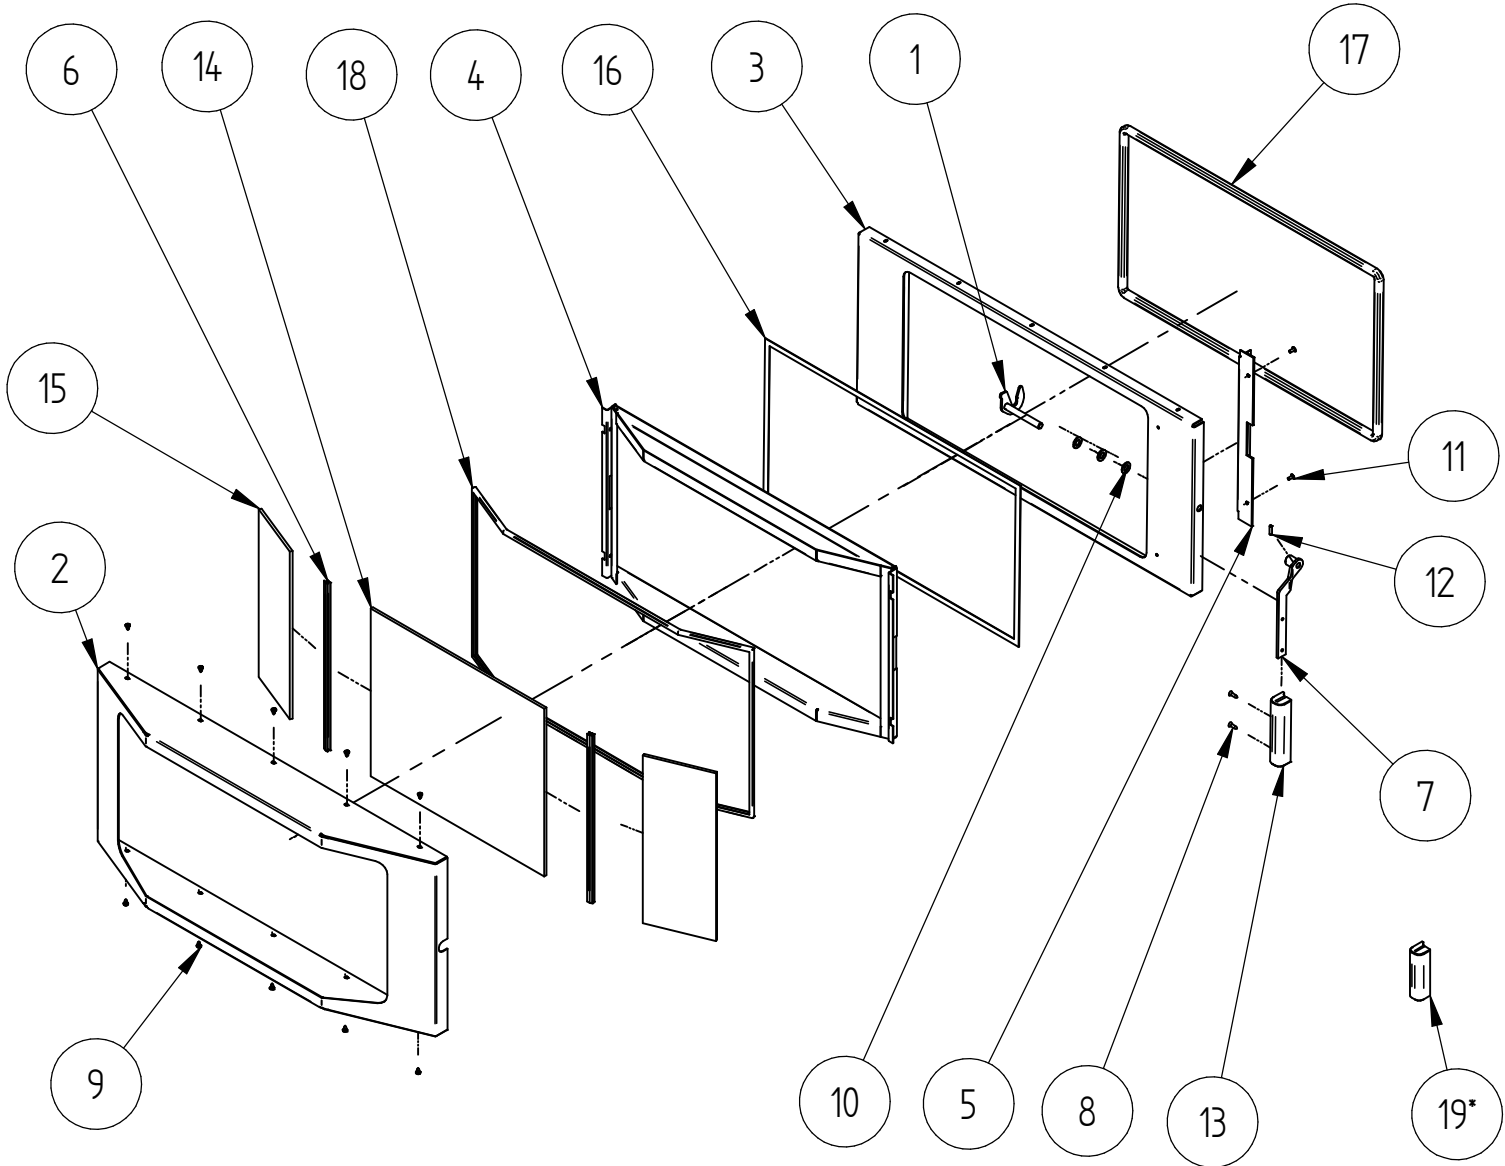

DOOR ASSEMBLY

When ordering PLEASE QUOTE PART ID, MODEL Number & DESCRIPTIONS, NOT ITEM Number
determining left hand side from viewing position

DOOR ASSEMBLY						
Item	Part ID	Model(s)			Description	Qty
		995981	995983	995960		
		995763				
1	986630	-	-	-	LATCH DOOR ASSY 10MM BLK ZINC	1
2	995502	V03	V03	V03	COVER DOOR, F12000	1
3	995503	V02	V02	V02	PANEL-DOOR ASSY,GRANDV. MET BLK VHT	1
4	995504	V02	V02	V02	FRAME ASSY-GLASS,GRD VW MET BLK VHT	1
5	995511	V02	V02	V02	CHANNEL ASSY-ROPE,HINGE GVW MET BLK VHT	1
6	995760	V03	V03	V03	TRIM - GLASS ASSEMBLY, GRANDVIEW	2
7	995765	-	-	-	HANDLE-ASSY,GRANDVIEW FERROMOLY	1
8	521628	-	-	-	SCREW; S/T 8GX5/8" CSK POZI ZP	2
9	521630	-	-	-	SCREW; S/T 8GX5/16" POZI PAN BLK	10
10	523021	-	-	-	WASHER; FLAT M10X19X1.6 ZP	3
11	524011	-	-	-	RIVET; 73 MS 5-3	2
12	525001	-	-	-	PIN; TENSION 4X16 BLK	1
13	593330				HANDLE, DOOR, WOOD - LE4000, 4.0mm	1
14	595761	-	-	-	GLASS-W/F G/VIEW 5X336X389, N-ZERO	1
15	595762	-	-	-	GLASS-W/F G/VIEW 5X336X177, N-ZERO	2
16	C10MMGT	-	-	-	GLASS FIBRE TAPE 10x3x5	1
17	C15MMDR	-	-	-	DOOR ROPE	1
18	C30MMLT	-	-	-	LADDER TAPE 25x3x50m ROLL (MTR)	1
19*	793330	-	-	-	DOOR HANDLE KIT	1

*Optional Sale Kit

When ordering PLEASE QUOTE PART ID, MODEL Number & DESCRIPTIONS, NOT ITEM Number
determining left hand side from viewing position